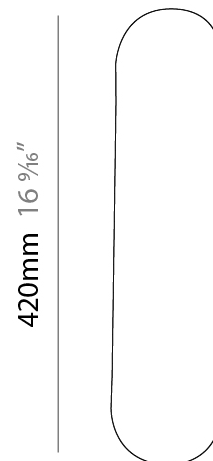

HELIOS SURFACE

D62029-

base number   Finish
Options

1. To build a product code in our configurator select the specify button on the base model # product page
2. To build a manual product code on this datasheet choose from the options listed below in blue font and add the suffix to the base model #

GENERAL

Series: Helios
Brand: Linea Zero
Division: Design
Mounting Type: Surface
Mounting Location: Ceiling
Subcategory: Ambient

PHYSICAL

Shape: Cylinder
Length (mm): 110
Length (in): 4 ⁵/₁₆
Width (mm): 90
Width (in): 3 ⁹/₁₆
Height (mm): 420
Height (in): 16 ⁵/₁₆
Light Distribution: Direct / Indirect
Diffuser: Polilux™ Shade - See Finish Options
Fixture Finish: WHI / BLK / PBL / POR / PGN / COP / NGD / PKM / SIL
Fixture Material: Polilux™/ Metal holder

ELECTRICAL

Number of Lamps: 2
Lamp Type: LED Retrofit
Bulb Included: Bulb Not Included
Max. Wattage Per Lamp (W): 7
Lamp Base: E26
Input Voltage (V): 120
Upon Request: 277Vac / GU24

LED

OPTICAL

RATINGS AND CERTIFICATIONS

Certified By: Certified for North American Standards
IP rating: IP20

PROJECT	_____
TYPE	_____
SPECIFIER	_____
QUANTITY	_____
DATE	_____