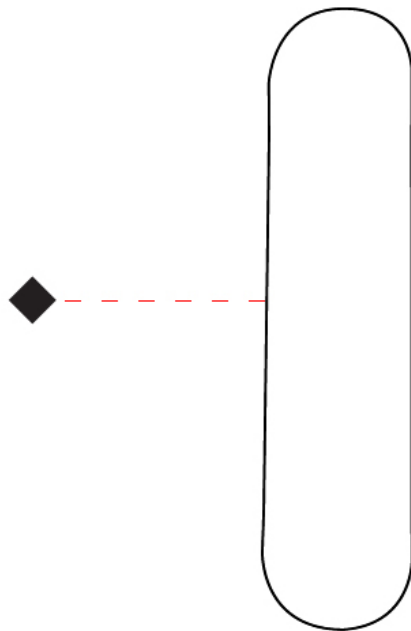

D62029-

PROJECT

TYPE

SPECIFIER

QUANTITY

DATE